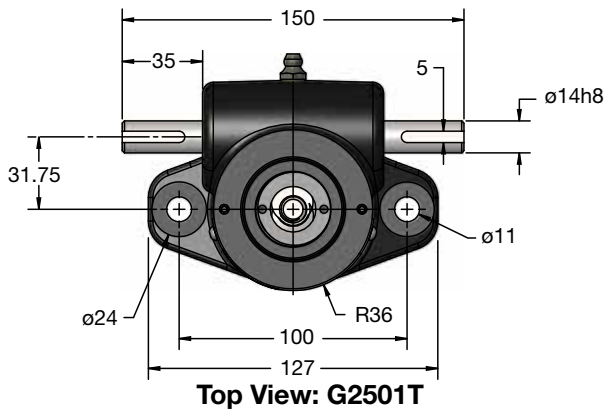

METRIC MACHINE SCREW

ACTUATORS

10 kN CAPACITY

20mm O.D. 5mm Lead Lifting Screws