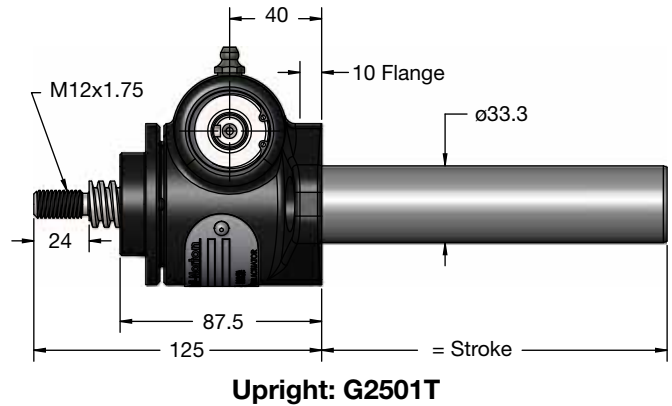

METRIC MACHINE SCREW

ACTUATORS

10 kN CAPACITY

20mm O.D. 5mm Lead Lifting Screws