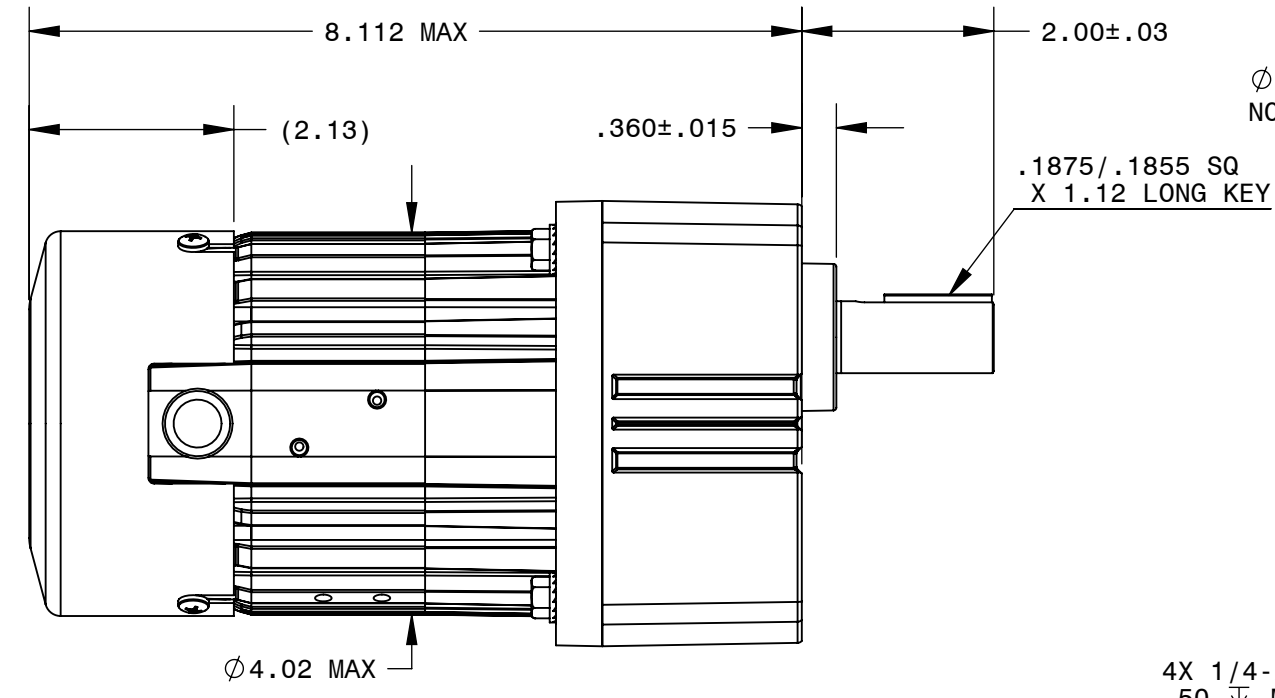

BODINE ELECTRIC COMPANY

PART NO./REV:	INFM0195	B
DESCRIPTION:	GEARMOTOR 34R4BFPP-FX	
SHEET:	1/1	UNLESS OTHERWISE SPECIFIED:
SCALE:	1:2	UNITS ARE IN INCHES [mm]
		TOLERANCES: .XX:±.01 .XXX:±.005
		ANGLES: X°:±3° X.X°:±0.5°

REPRESENTATIVE OF MODEL NUMBER(S):  
 2250 2251 2252 2253 2254 2255 2256 2850 2851 2852 2853 2854 2855 2856