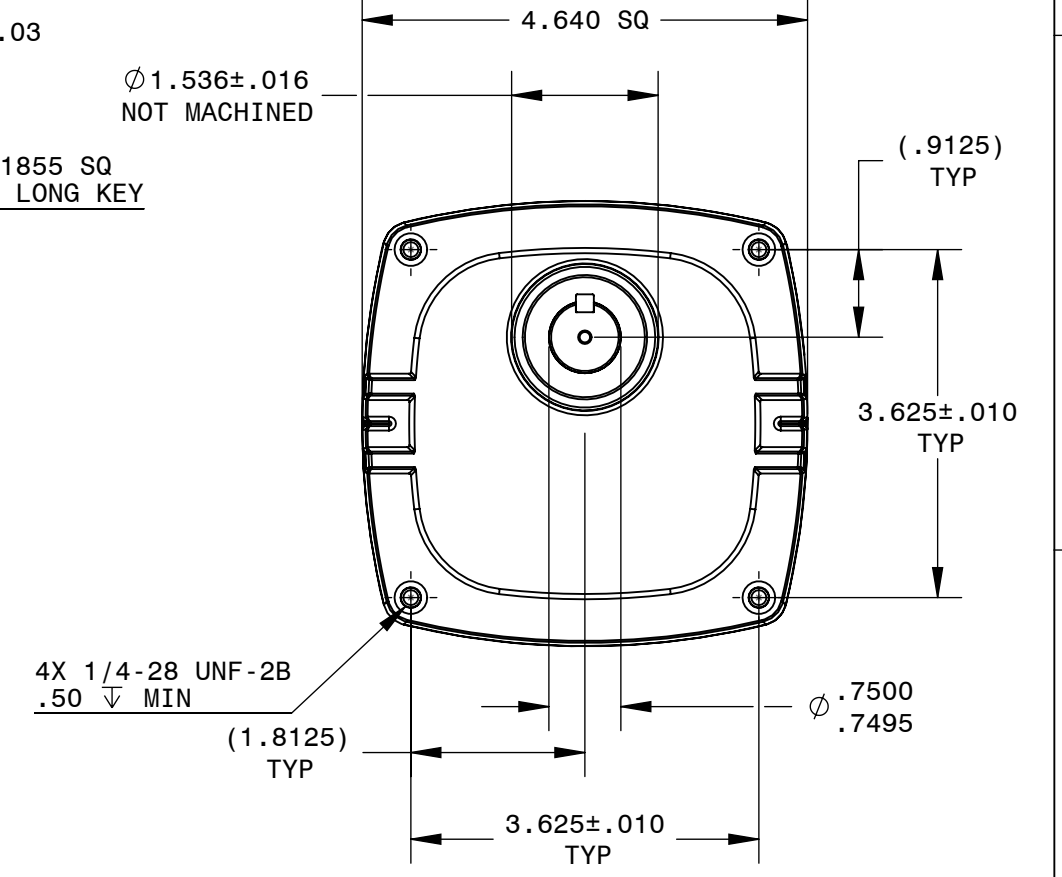

BODINE ELECTRIC COMPANY

PART NO./REV:	INFM0195	B
DESCRIPTION:	GEARMOTOR 34R4BFPP-FX	
SHEET:	1/1	UNLESS OTHERWISE SPECIFIED:
SCALE:	1:2	UNITS ARE IN INCHES [mm]
		TOLERANCES: .XX:±.01 .XXX:±.005
		ANGLES: X°:±3° X.X°:±0.5°

REPRESENTATIVE OF MODEL NUMBER(S):  
 2250 2251 2252 2253 2254 2255 2256 2850 2851 2852 2853 2854 2855 2856