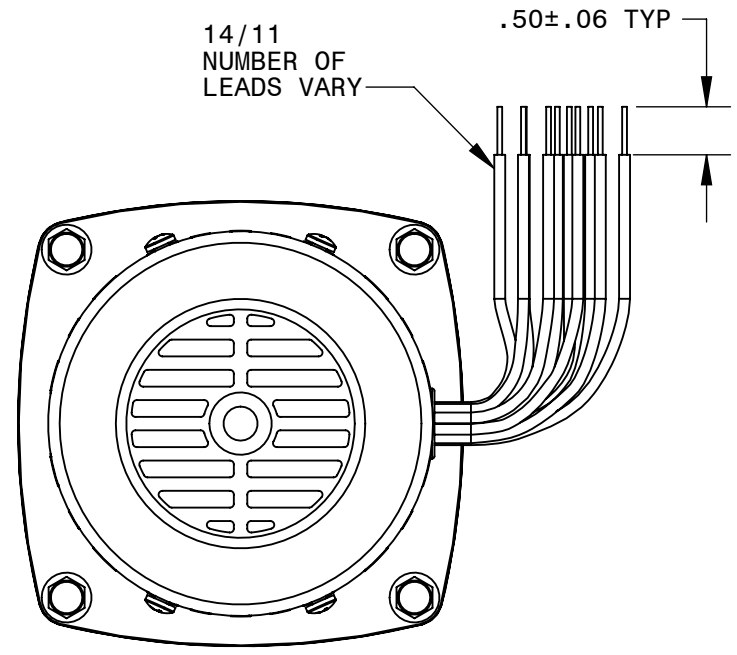

BODINE ELECTRIC COMPANY

PART NO./REV:	INFM0195	B
DESCRIPTION:	GEARMOTOR 34R4BFPP-FX	
SHEET:	1/1	UNLESS OTHERWISE SPECIFIED:
SCALE:	1:2	UNITS ARE IN INCHES [mm]
		TOLERANCES: .XX:±.01 .XXX:±.005
		ANGLES: X°:±3° X.X°:±0.5°

REPRESENTATIVE OF MODEL NUMBER(S):  
 2250 2251 2252 2253 2254 2255 2256 2850 2851 2852 2853 2854 2855 2856